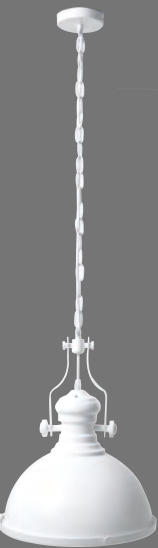

White+wood

1020 THB

Diameter W 27cm H 27cm
Material Aluminium
Input Voltage E27 220V
Cable length 90 cm (Adjustable)

KELVIN LIGHT

Black+wood
1430 THB

Grey+wood
1430 THB

White+wood
1430 THB

ITEM NO. 7452
Diameter W 34cm H 21cm
Material Aluminium
Input Voltage E27 220V
Cable length 90 cm (Adjustable)