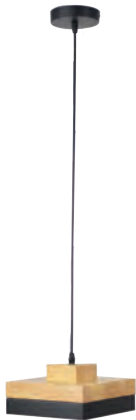

Black+wood