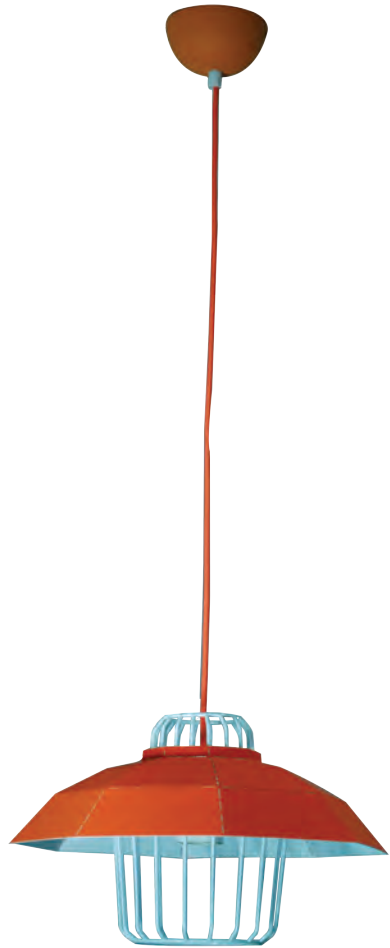

KELVIN LIGHT

Grey

Yellow lime

ITEM NO.GD-C176

1840 THB

Diameter W 35cm H 25cm
Material Aluminium
Input Voltage E27 220V
Cable length 90 cm (Adjustable)

Orange

2120 THB