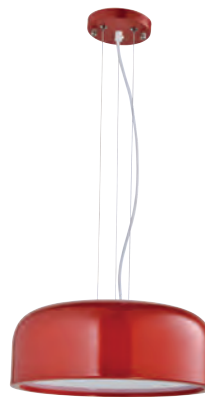

Rose gold
5810 THB

ITEM NO. 1991

Diameter W 45cm
Material Steel
Input Voltage E27 220V
Cable length 90 cm (Adjustable)

ITEM NO. 7588

KELVIN LIGHT

Red
2175THB

Diameter W 35cm H 16cm
Material Steel + acrylic
Input Voltage E27 220V
Cable length 90 cm (Adjustable)