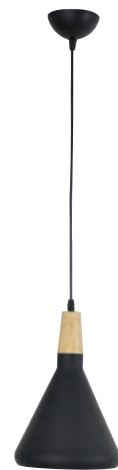

Black+wood