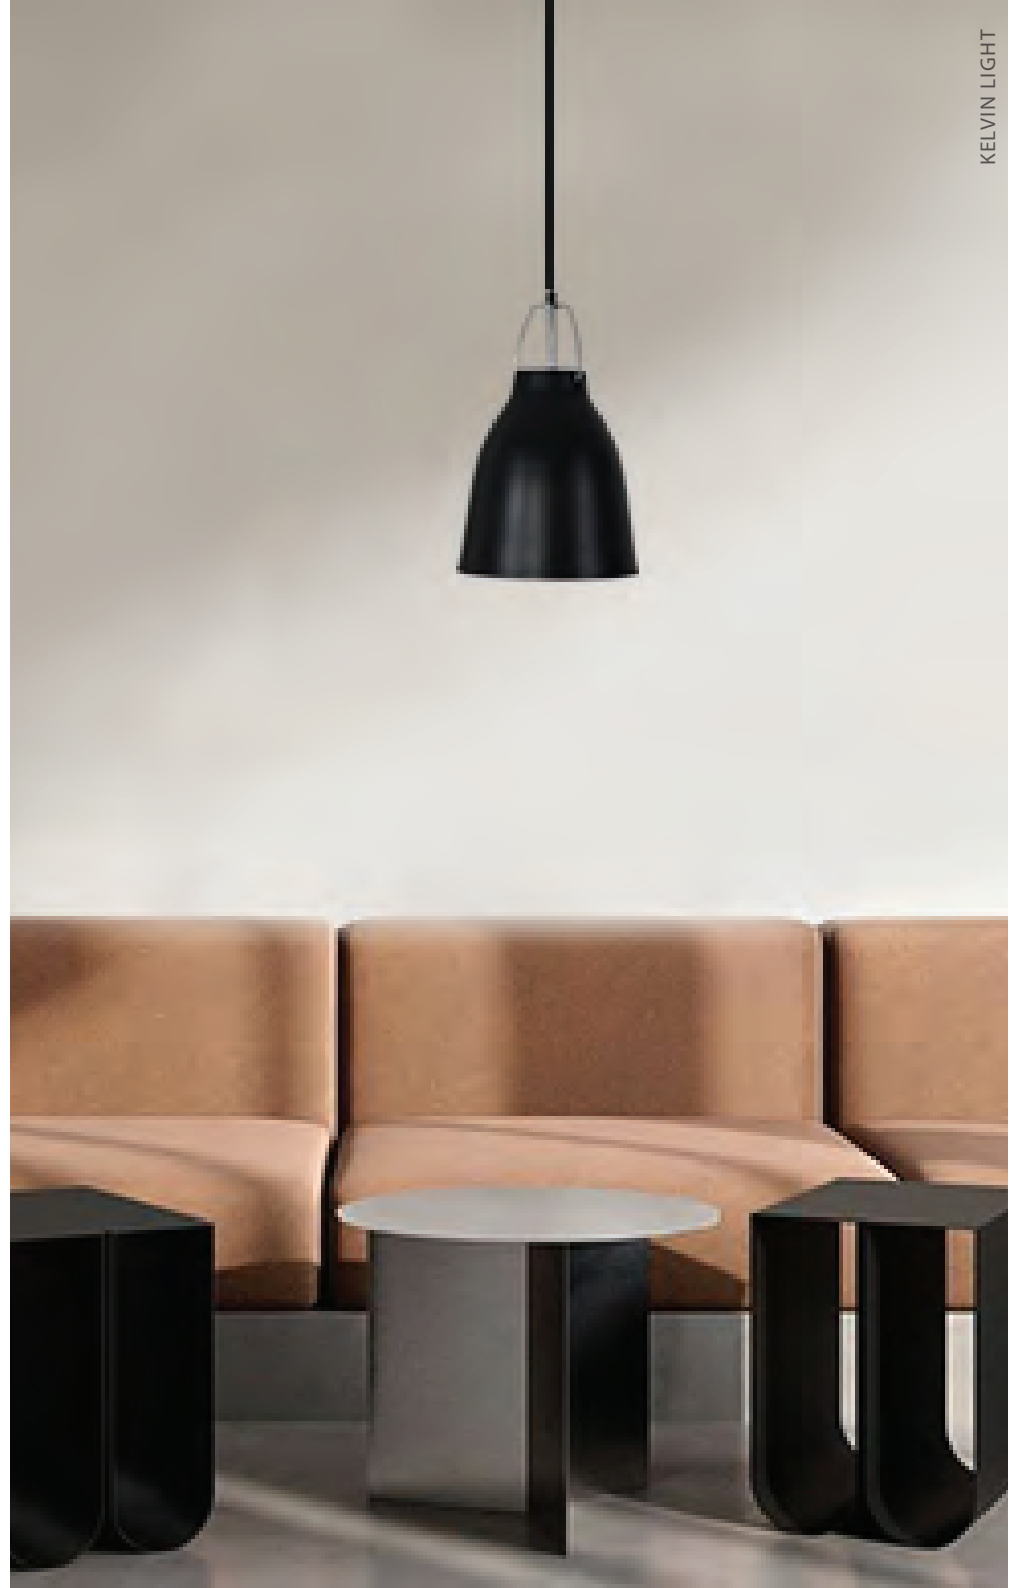

Black+Yellow

ITEM NO. 947

1310 THB

Diameter W 33cm H 30cm
Material Aluminium
Input Voltage E27 220V
Cable length 90 cm (Adjustable)

Black+Gold

ITEM NO. 7508

880 THB

Diameter W 30cm H 30.5cm
Material Aluminium
Input Voltage E27 220V
Cable length 90 cm (Adjustable)

Black+Gold

ITEM NO. 968

1340 THB

Diameter W 25cm H 36cm
Material Aluminium
Input Voltage E27 220V
Cable length 90 cm (Adjustable)

Black+Gold

ITEM NO. 7620

1060 THB

Diameter W 39.5cm H 22.5cm
Material Aluminium
Input Voltage E27 220V
Cable length 75 cm (Adjustable)

Black+Gold

ITEM NO. 8111

1760 THB

Diameter W 40cm H 20cm
Material Aluminium
Input Voltage E27 220V
Cable length 90 cm (Adjustable)