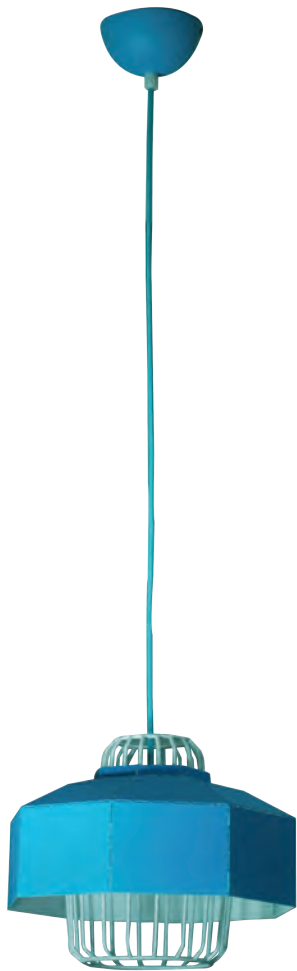

Orange

2120 THB

Diameter W 31cm H 21cm
Material Aluminium
Input Voltage E27 220V
Cable length 90 cm (Adjustable)

Blue

2120 THB

Diameter W 25cm H 21cm
Material Aluminium
Input Voltage E27 220V
Cable length 90 cm (Adjustable)

ITEM NO.GD-C171

KELVIN LIGHT