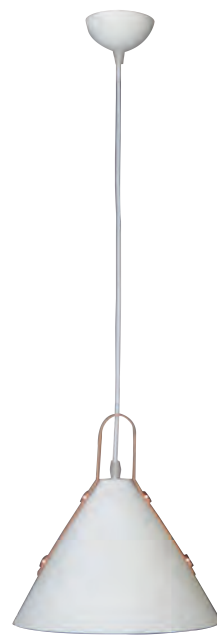

Black+wood

1020 THB

Diameter W 27cm H 27cm
Material Aluminium
Input Voltage E27 220V
Cable length 90 cm (Adjustable)

Grey+wood

1020 THB

Diameter W 27cm H 27cm
Material Aluminium
Input Voltage E27 220V
Cable length 90 cm (Adjustable)