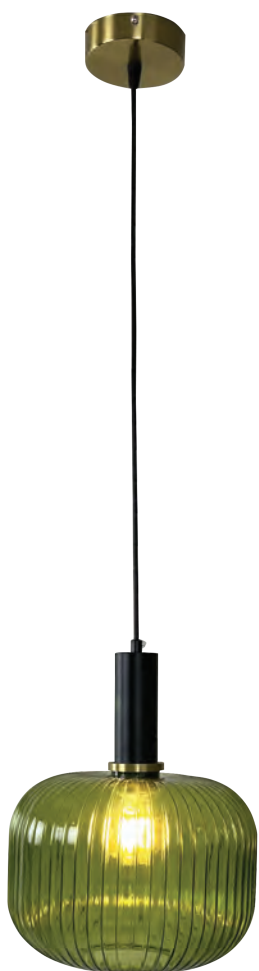

Emerald

ITEM NO. 9001B

1540 THB

Diameter W 20cm H 30cm

Material Steel-glass

Input Voltage E27 220V

Cable length 90 cm (Adjustable)