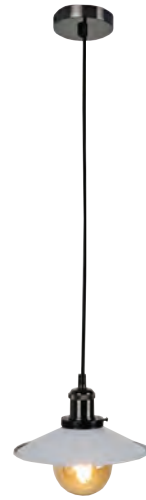

ITEM NO. B3612

1055 THB

Diameter W 22cm H 19cm
Material Steel
Input Voltage E27 220V
Cable length 90 cm (Adjustable)