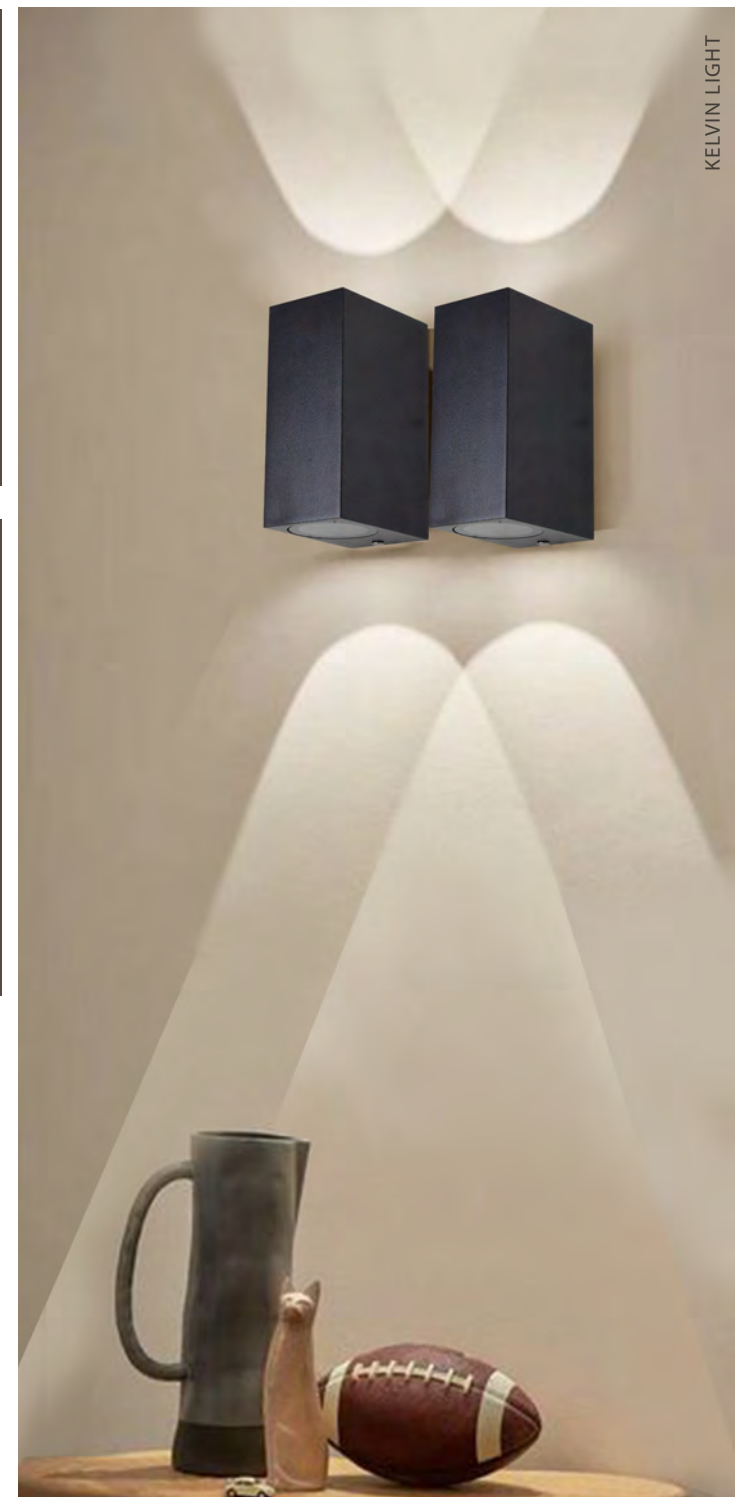

430 THB

Diameter W 6.5cm H 8cm L 9cm
Material Aluminium+Pmma
Input Voltage Gu10

430 THB

Diameter W 6.5cm H 8cm L 9cm
Material Aluminium+pmma
Input Voltage Gu10

550 THB

Diameter W 6.5cm H 15cm L 9cm
Material Aluminium+pmma
Input Voltage GU10

550 THB

Diameter W 6.5cm H 15cm L 9cm
Material Aluminium+pmma
Input Voltage GU10