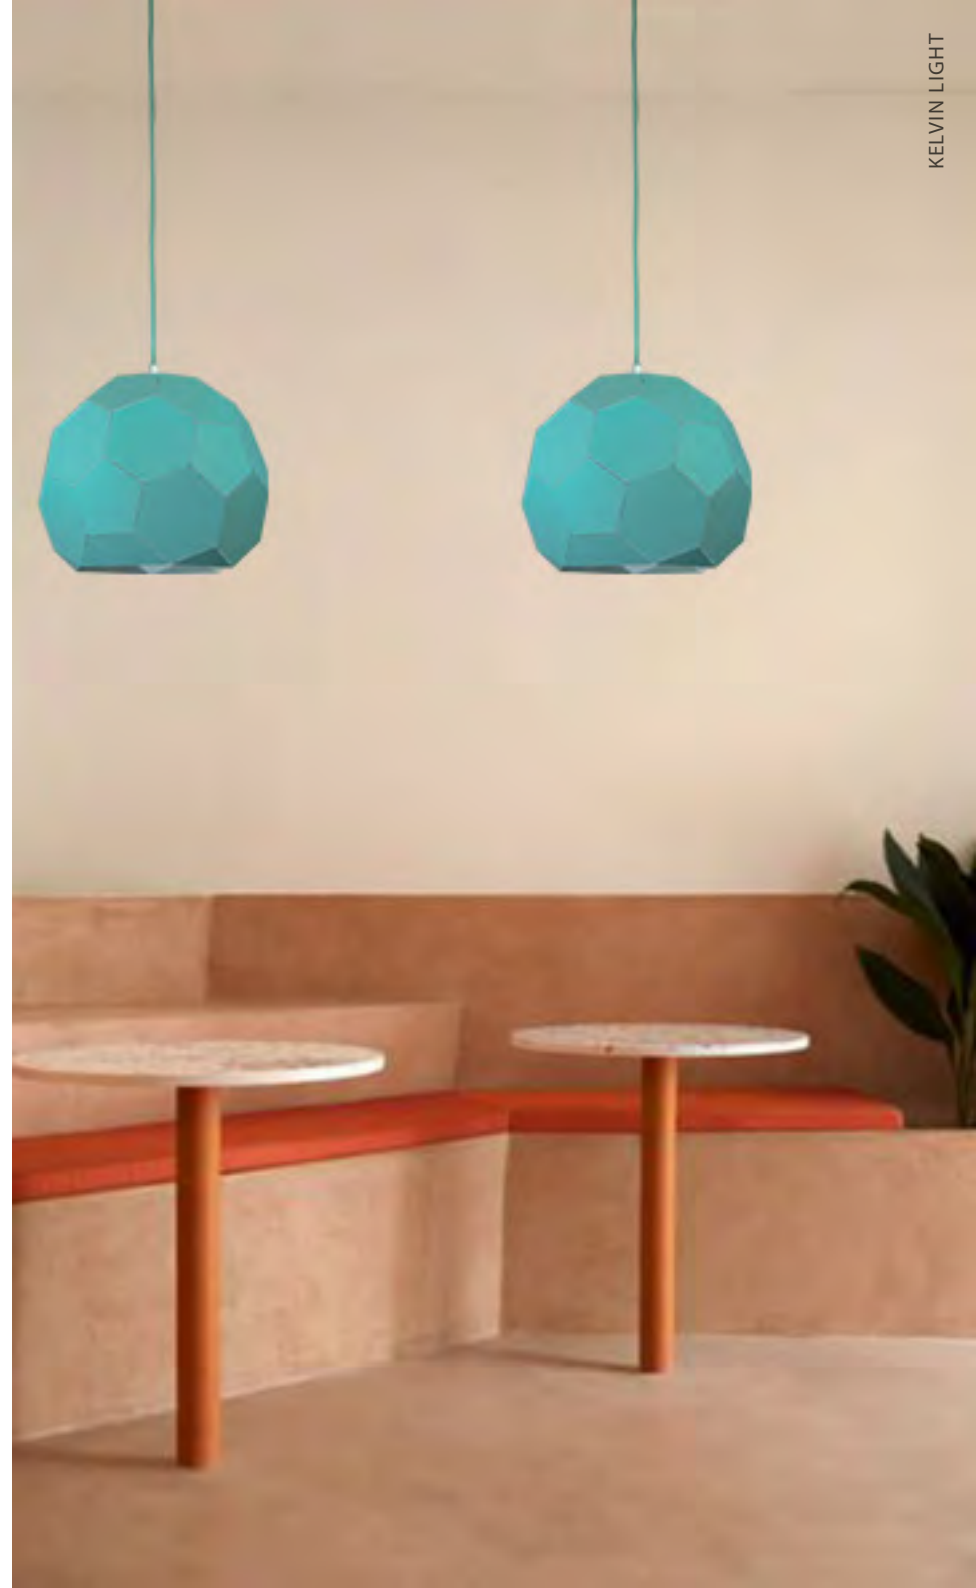

ITEM NO. GD-C203-B

3250THB

Diameter W 30cm H 25cm

Material Steel

Input Voltage E27 220V

Cable length 90 cm (Adjustable)