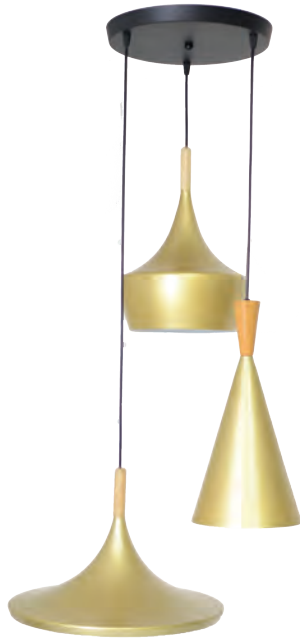

Gold+wood
2330 THB