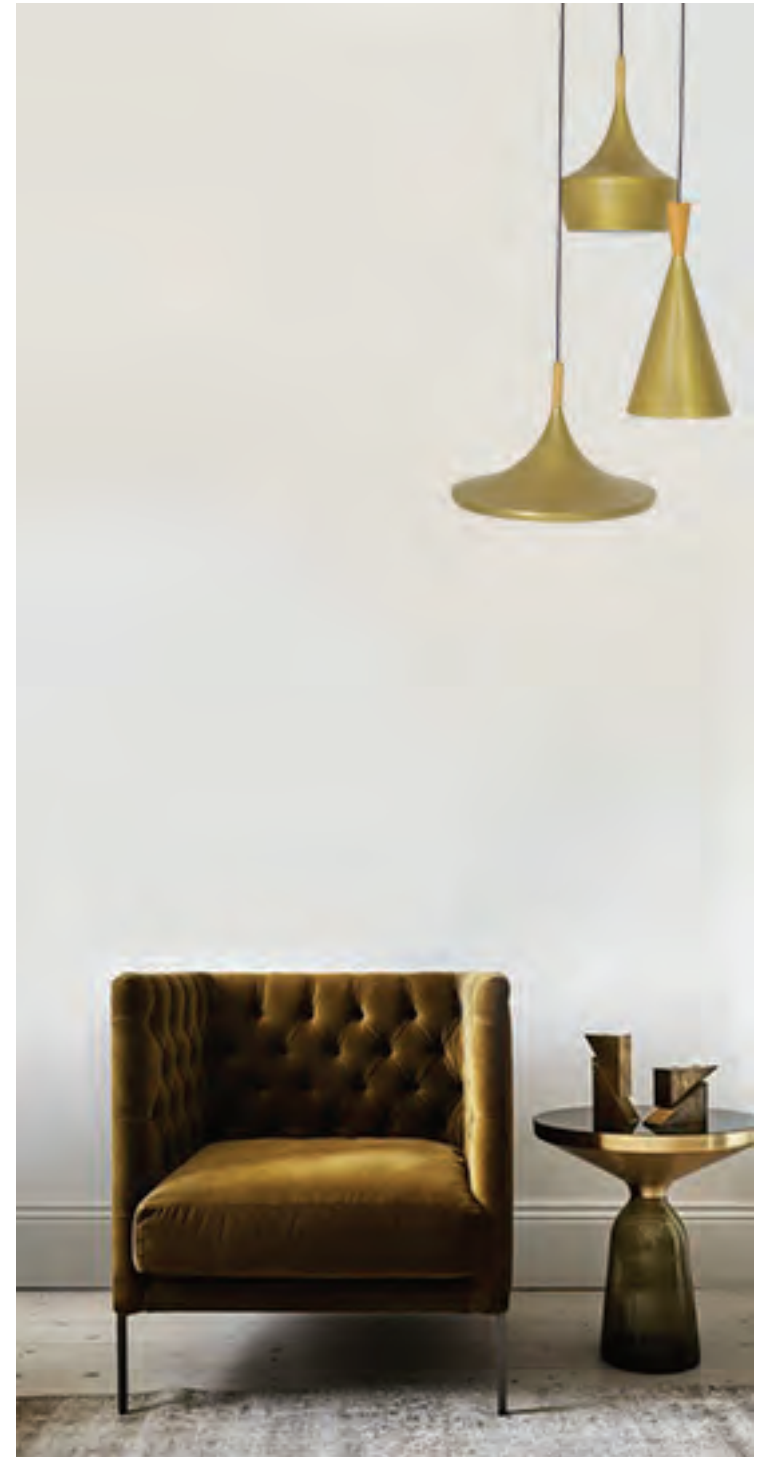

ITEM NO. 7720

Diameter W 38cm H 90cm
Material Aluminum
Input Voltage E27 220V
Cable length 90 cm (Adjustable)
NOTE: Height included cable Length

ITEM NO. 7712

2090 THB
Diameter W 38cm H 90cm
Material Aluminum
Input Voltage E27 220V
Cable length 90 cm (Adjustable)
NOTE: Height included cable Length