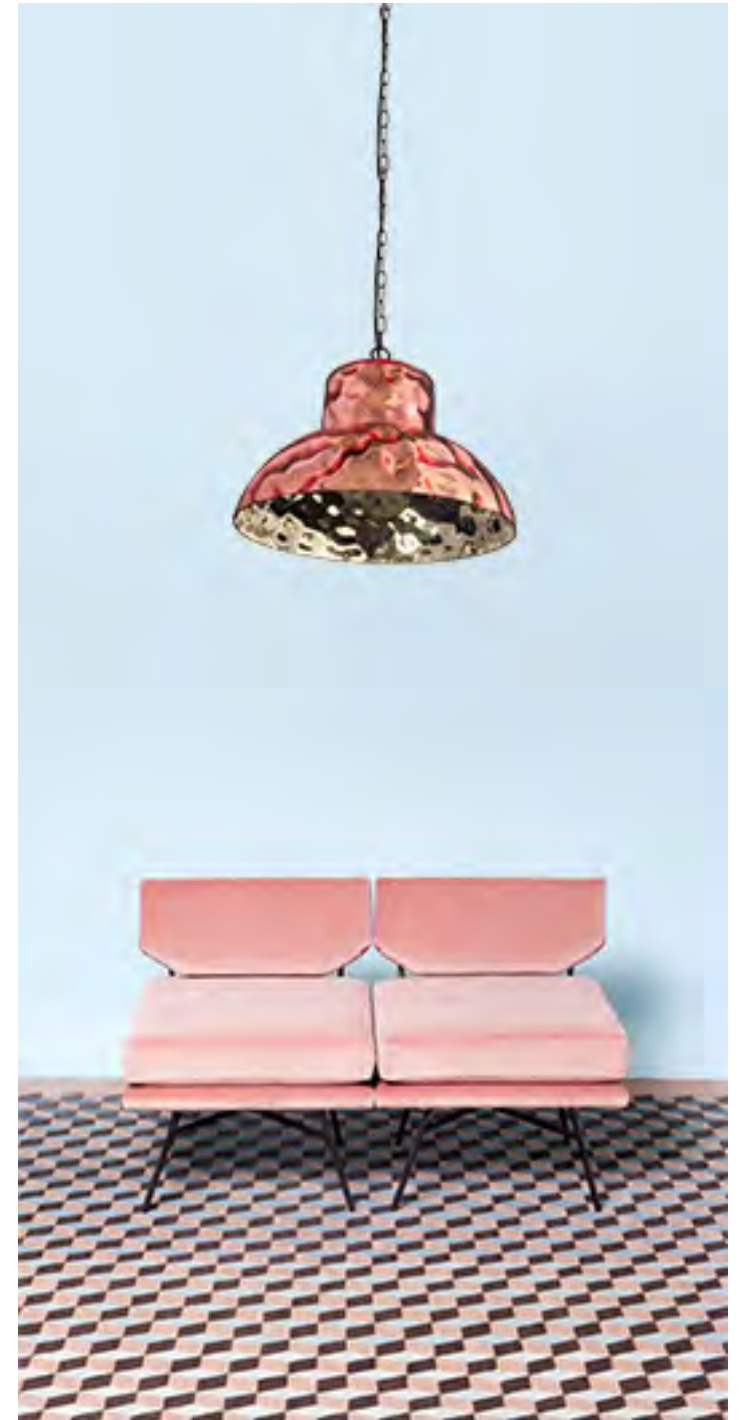

ITEM NO. 6247

Diameter W 25cm H 25cm
Material Steel+glass
Input Voltage E27 220V
Cable length 90 cm (Adjustable)

ITEM NO. 6224

Diameter W 13cm H 30cm
Material Steel+glass
Input Voltage E27 220V
Cable length 90 cm (Adjustable)

ITEM NO. 6260

Diameter W 25cm H 18cm
Material Steel
Input Voltage E27 220V
Cable length 90 cm (Adjustable)

ITEM NO. 6267

Diameter W 42cm H 30cm
Material Steel
Input Voltage E27 220V
Cable length 90 cm (Adjustable)

ITEM NO. 7080

Diameter W 40cm
Material Steel
Input Voltage E27 220V
Cable length 90 cm (Adjustable)

ITEM NO. 1991

Diameter W 45cm
Material Steel
Input Voltage E27 220V
Cable length 90 cm (Adjustable)