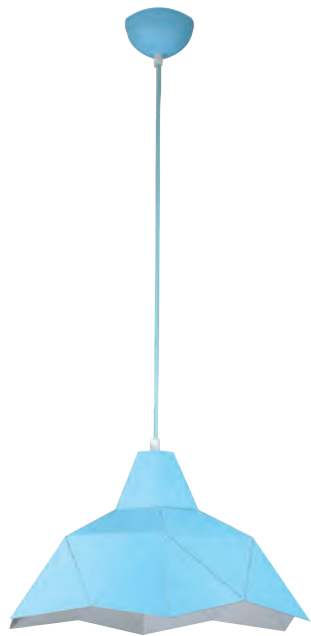

Blue

ITEM NO.GD-C191

2510 THB

Diameter W 40cm H 24cm

Material Steel

Input Voltage E27 220V

Cable length 90 cm (Adjustable)

KELVIN LIGHT