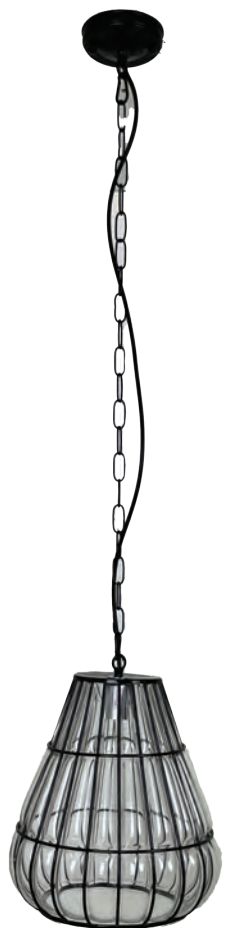

Black
2730 THB

ITEM NO. 6223

Diameter W 30cm H 35cm
Material Steel+glass
Input Voltage E27 220V
Cable length 90 cm (Adjustable)