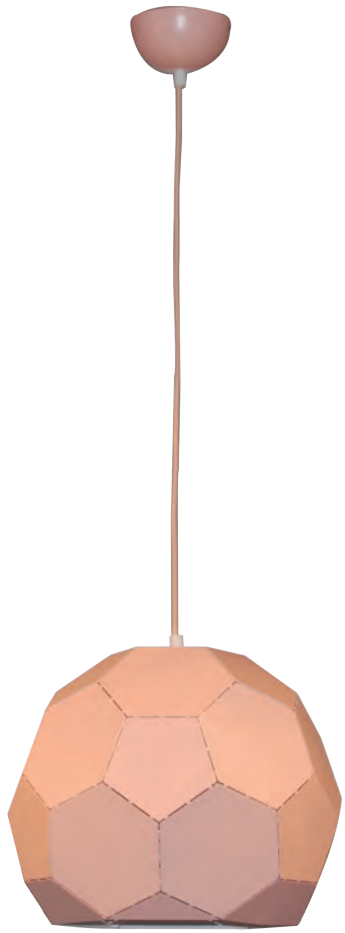

Blue+Blue

Yellow+Yellow

Pink+Pink

ITEM NO. GD-C210-C

2350 THB
 Diameter W 40cm H 18cm
 Material Steel
 Input Voltage E27 220V
 Cable length 90 cm (Adjustable)

Blue+Blue

Yellow+Yellow

Pink+Pink