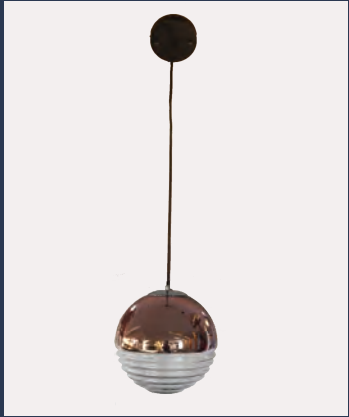

Rose gold
1560 THB

ITEM NO. 6247

Diameter W 25cm H 25cm
Material Steel+glass
Input Voltage E27 220V
Cable length 90 cm (Adjustable)