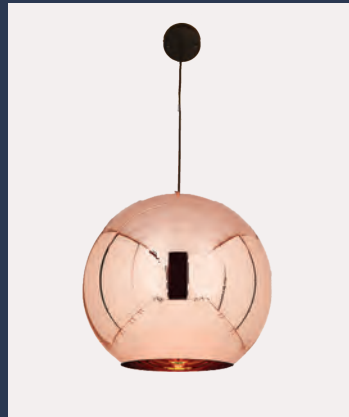

Rose gold
4510 THB

ITEM NO. 6267

Diameter W 42cm H 30cm
Material Steel
Input Voltage E27 220V
Cable length 90 cm (Adjustable)

Copper
2700 THB

ITEM NO. 7080

Diameter W 40cm
Material Steel
Input Voltage E27 220V
Cable length 90 cm (Adjustable)