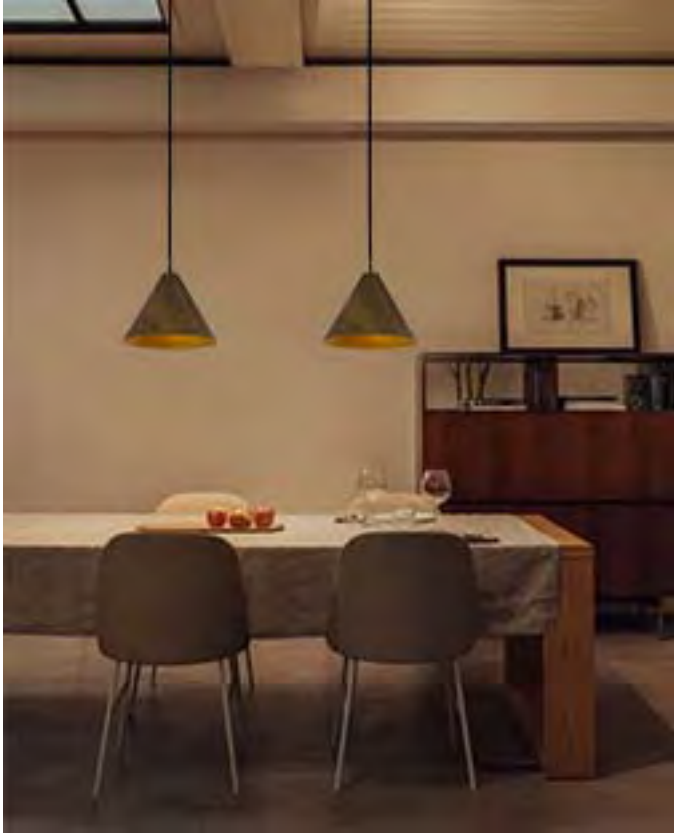

Dark wood+Gold
1390 THB
Diameter W 35cm H 18cm
Material Aluminum
Input Voltage (V) E 27 220 V
Cable length 90 cm (Adjustable)
Model No. 7502 – 350