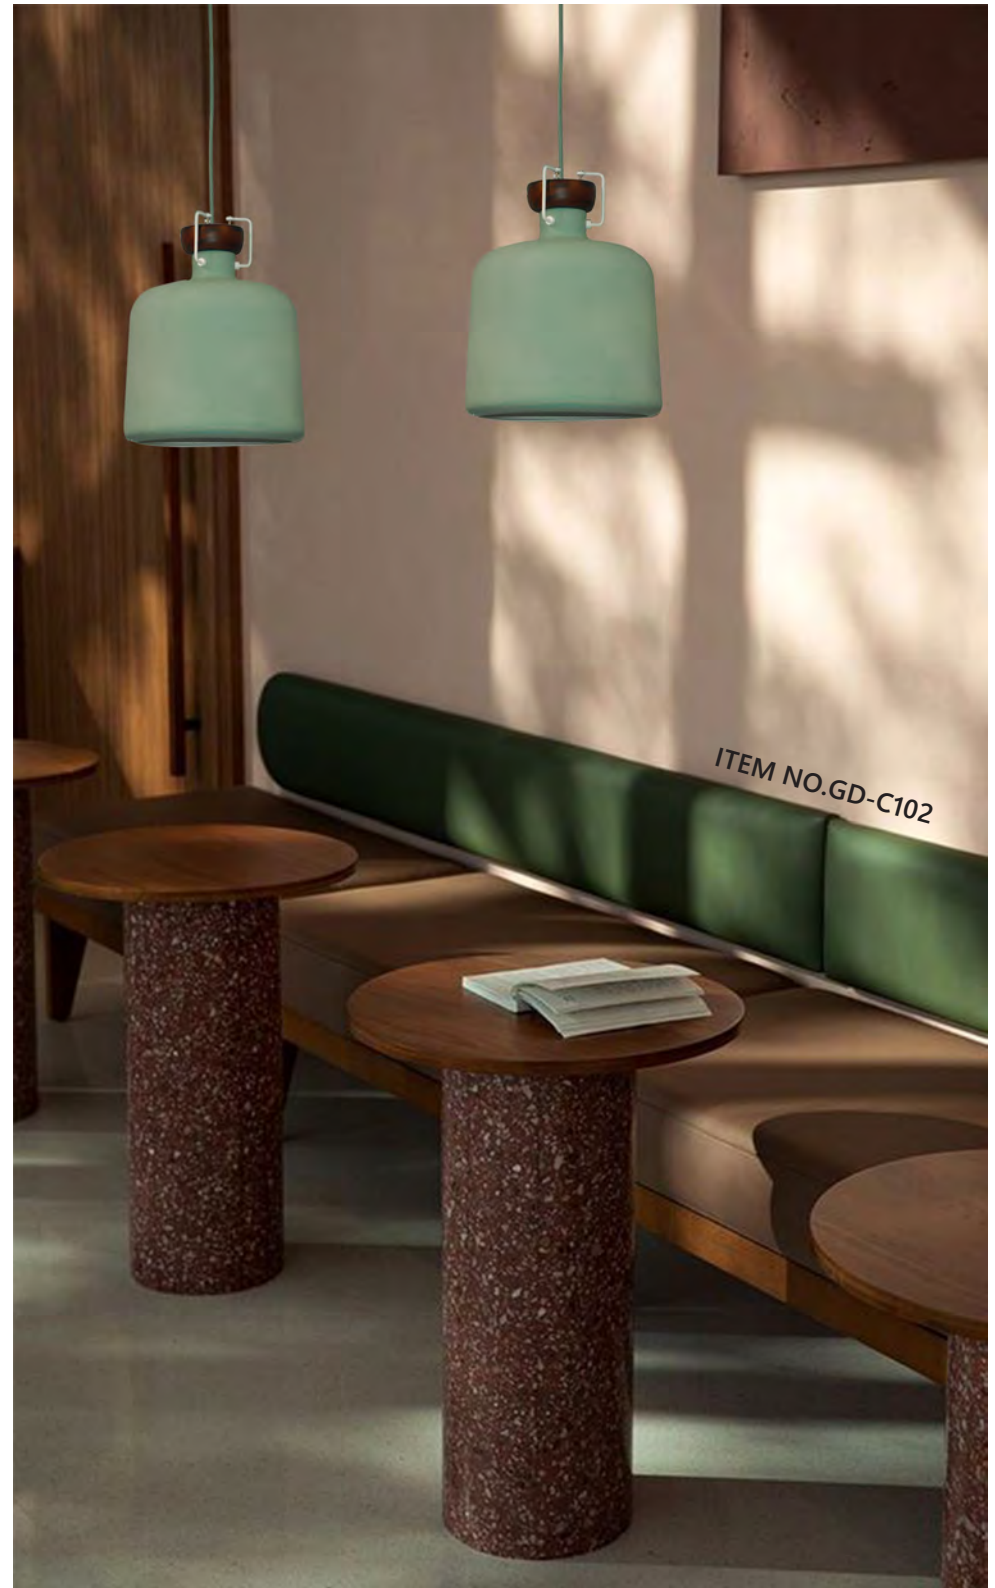

White

Pink

Green

Blue

3070 THB

Diameter W 36cm H 33cm
Material Steel
Input Voltage E27 220V
Cable length 90 cm (Adjustable)

ITEM NO. GD-C102

KELVIN LIGHT